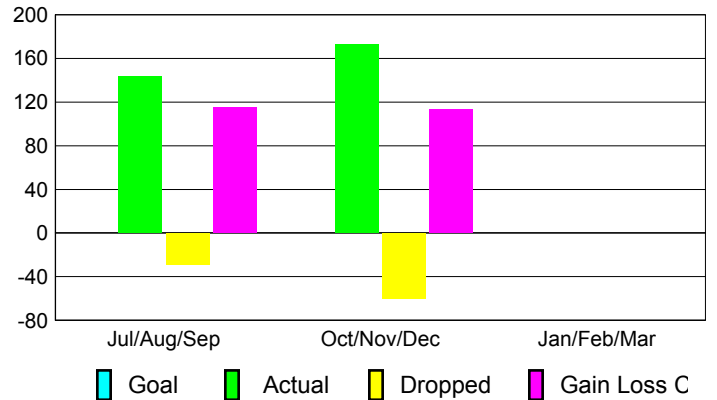

Membership Results 2012-2013

Goal, New, Dropped, Gain/Loss

Comparison of Membership Gain/Loss

Current Year Compared to the Previous Year