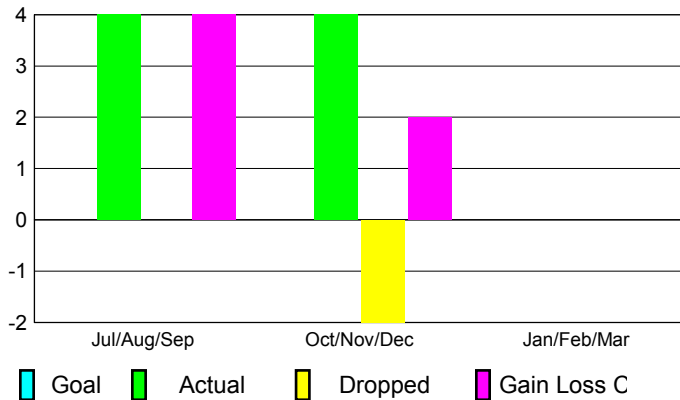

2012-2013 GMT Reports for District (or Undistricted) **District 301 B1**

GMT: Doctor DATUK K NAGARATNA

Location: PHILIPPINES

GMT CA: 5

CLUBS

Club Results
2012-2013

Clubs
2011-2012

Month	New Club Goal	Actual New Clubs	Actual Dropped Clubs	Gain/Loss of Clubs	Gain/Loss of Clubs
Jul/Aug/Sep		4	0	4	1
Oct/Nov/Dec		4	-2	2	1
Jan/Feb/Mar					2
Totals		8	-2	6	4

Club Results 2012-2013

Goal, New, Dropped, Gain/Loss

Comparison of Club Gain/Loss

Current Year Compared to the Previous Year

YTD Status Quo Clubs 2012-2013

Status Quo Clubs Compared to Status Quo Members

MEMBERSHIP