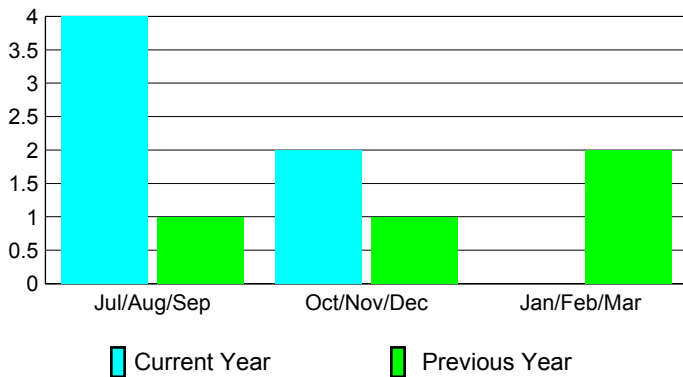

Club Results 2012-2013

Goal, New, Dropped, Gain/Loss

Comparison of Club Gain/Loss

Current Year Compared to the Previous Year

YTD Status Quo Clubs 2012-2013

Status Quo Clubs Compared to Status Quo Members

MEMBERSHIP