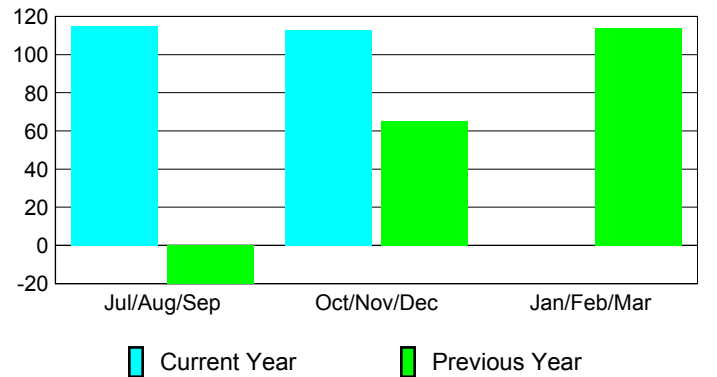

Membership Results
2012-2013

Membership
2011-2012

Month	Net Memb Goal	Actual New Memb	Actual Dropped Memb	Gain/Loss of Memb	Gain/Loss of Memb
Jul/Aug/Sep		144	-29	115	-20
Oct/Nov/Dec		173	-60	113	65
Jan/Feb/Mar					114
Totals		317	-89	228	159

Membership Results 2012-2013

Goal, New, Dropped, Gain/Loss

Comparison of Membership Gain/Loss

Current Year Compared to the Previous Year

Gender Comparison 2012-2013

Jan/Feb/Mar

Male

Female